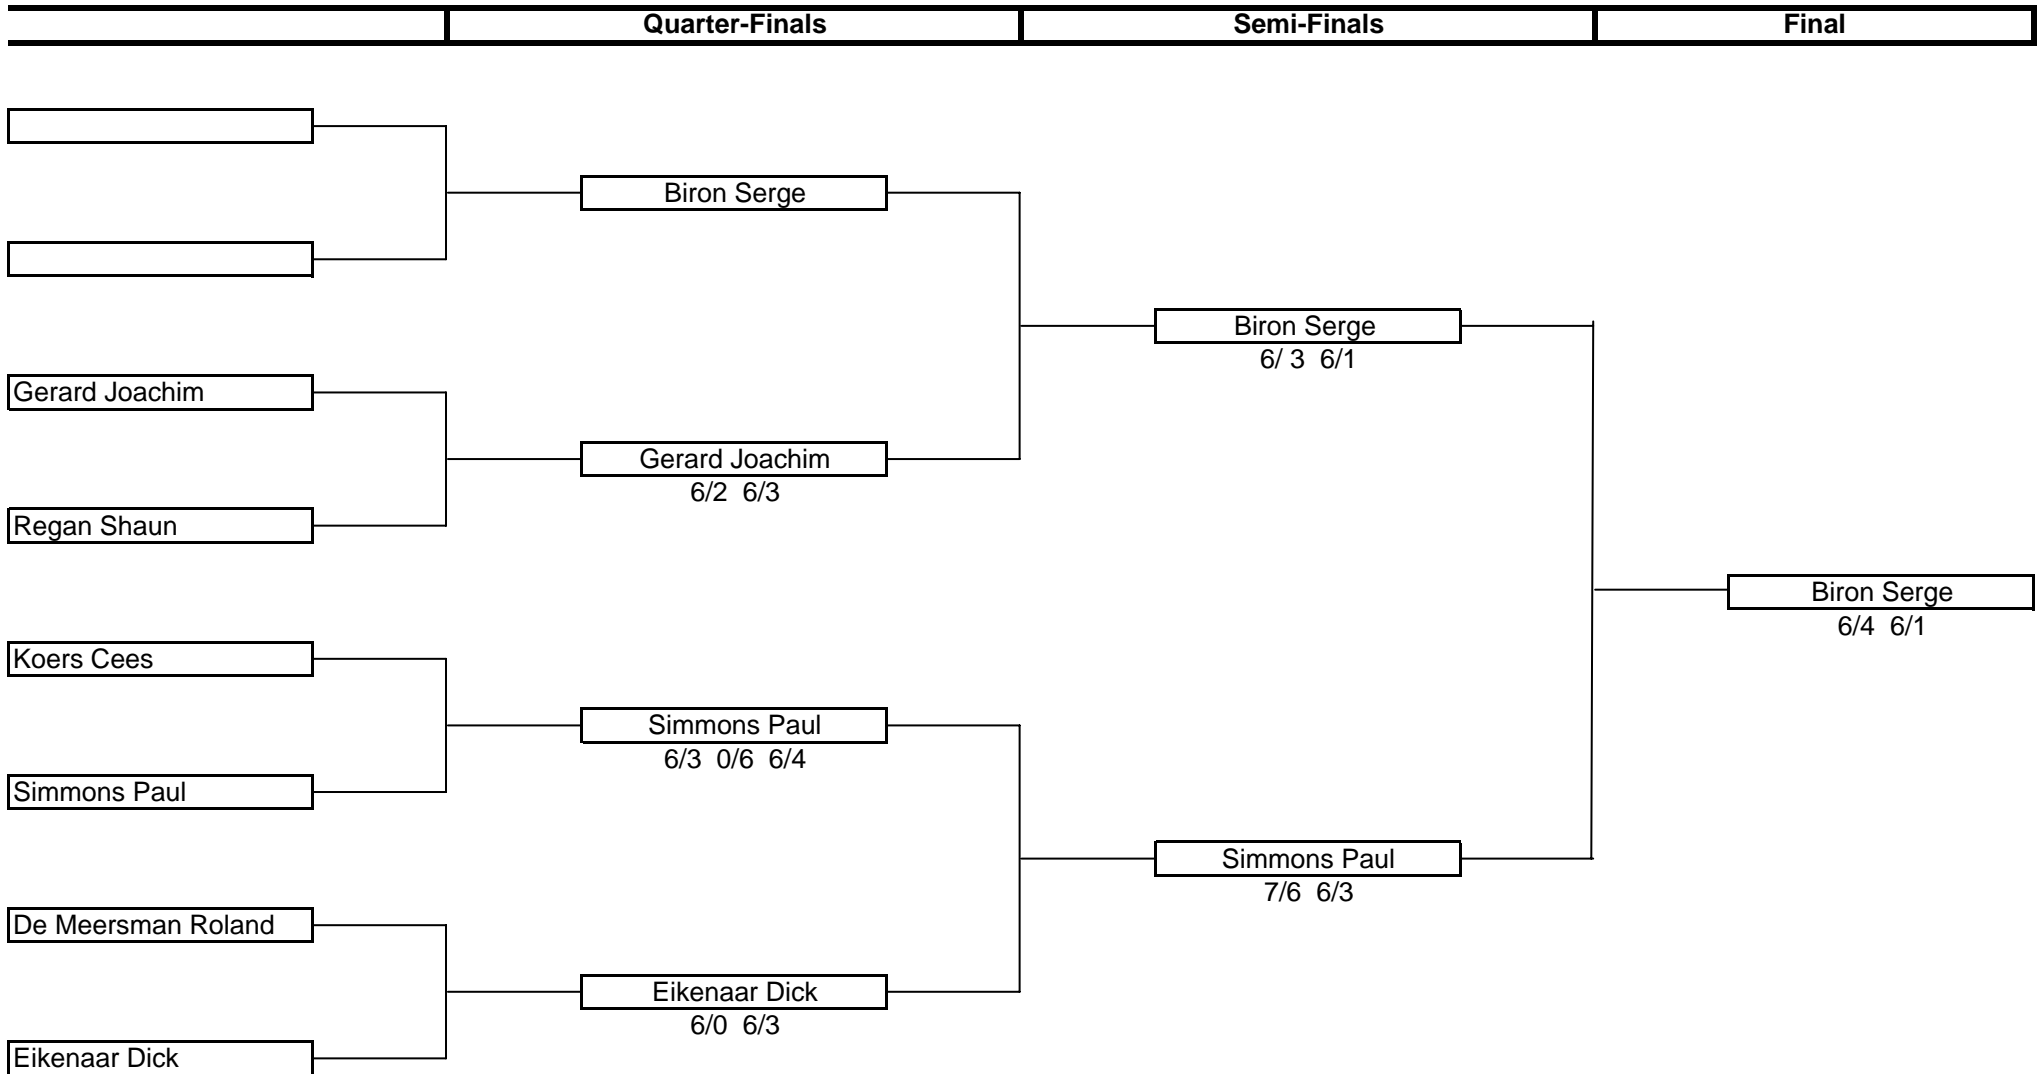

MEN MAIN DRAW CONSOLATION

Flanders Open 2

!005